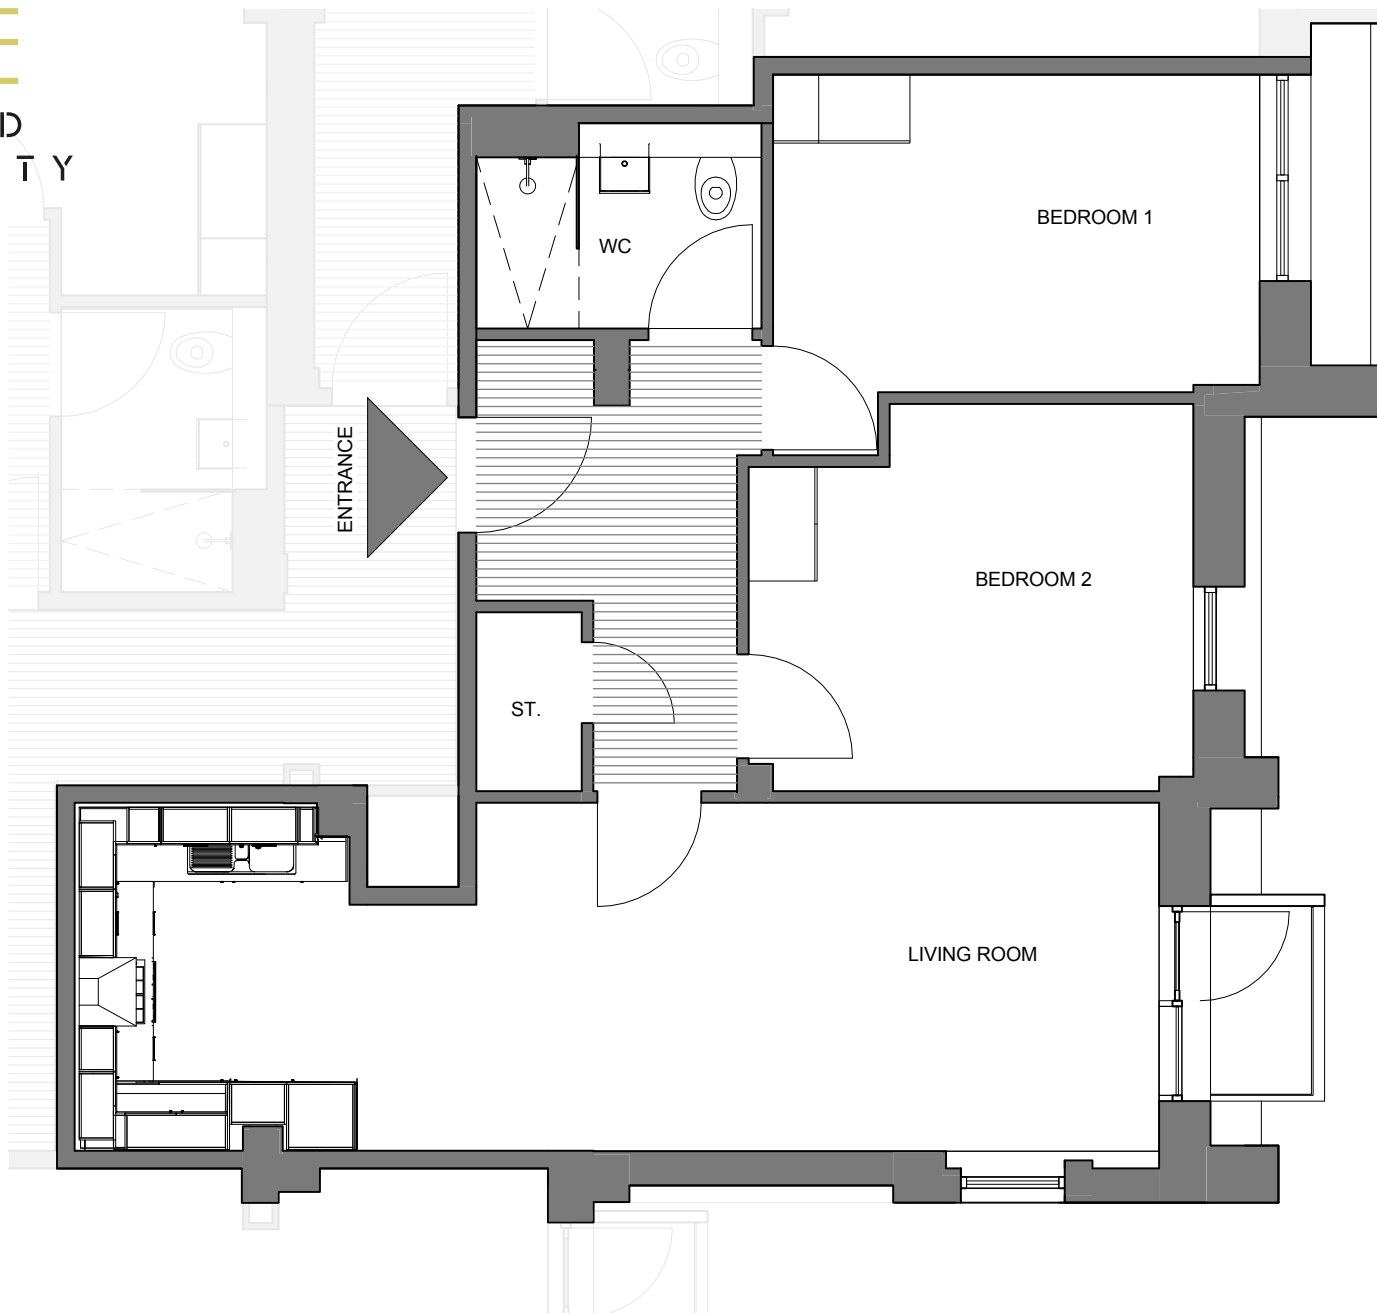

ONE  
JESMOND  
THREE SIXTY

APARTMENT 55

Approx.  
68.51 sqm  
737 sq.ft